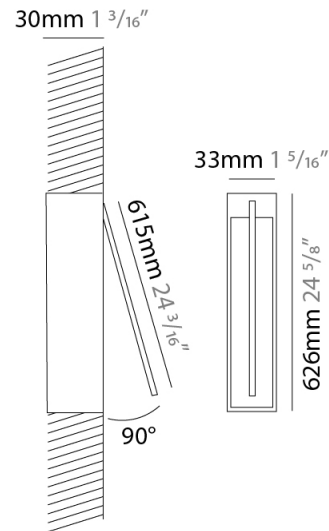

PROJECT	
TYPE	
SPECIFIER	
QUANTITY	
DATE	

SPILLO 1 ROD RECESSED

D46008- -

base number
Color   Temperature   Finish   Options

1. To build a product code in our configurator select the specify button on the base model # product page
2. To build a manual product code on this datasheet choose from the options listed below in blue font and add the suffix to the base model #

GENERAL

Series: Spillo
Subseries: Spillo 1 Rod
Brand: Icone
Division: Design
Mounting Type: Recessed
Mounting Location: Wall
Subcategory: Ambient

PHYSICAL

Shape: Rectangle
Width (mm): 33
Width (in): 1 ⁵/₁₆
Height (mm): 626
Height (in): 24 ⁵/₈
Min. Recessing Depth (mm): 30
Min. Recessing Depth (in): 1 ³/₁₆
Light Distribution: Adjustable
[Fixture Finish: WHI / BLK / CHR / BGD](#)
Fixture Material: Brass

ELECTRICAL

Lamp Type: LED
Total Output Wattage (W): 7.92
Dimming: 0-10V Dimming
Driver Included: No
Driver Location: Remote
Driver Type: Constant Voltage - 120Vac
Driver Class: Class 2
Input Voltage (V): 120
Output Voltage (V): 12
Upon Request: (Not included, see components) 0-10Vdc dimming / 277Vac

LED

[Color Temperature (°K): 2700 / 3000](#)
Nominal Lumen (lm): 660
CRI: >90 CRI
Lamp Life (hrs): 50000

OPTICAL

Adjustability: Tilt 120°

RATINGS AND CERTIFICATIONS

Certified By: Certified for North American Standards
IP rating: IP20