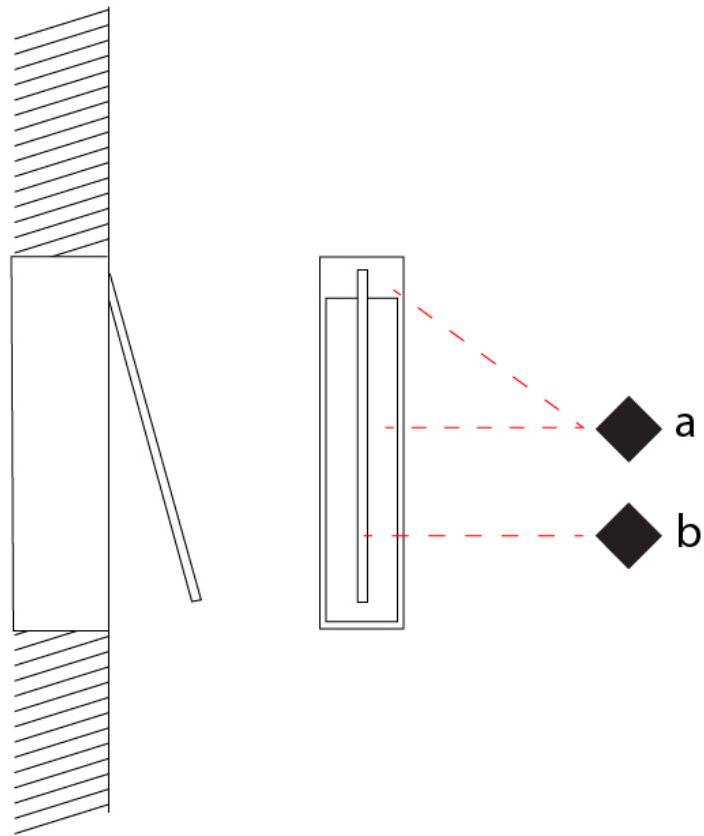

SPILO 1 ROD RECESSED

D46008-

PROJECT _____

TYPE _____

SPECIFIER _____

QUANTITY _____

DATE _____

D