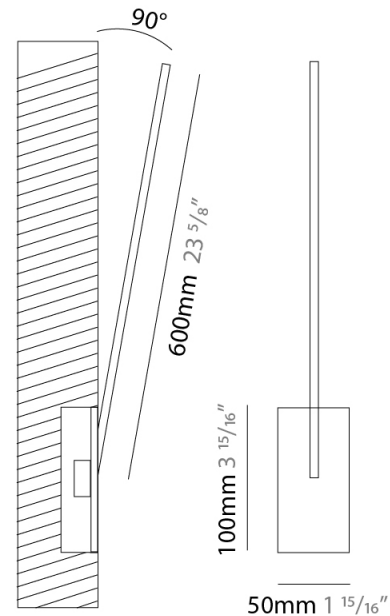

PROJECT	_____
TYPE	_____
SPECIFIER	_____
QUANTITY	_____
DATE	_____

SPILLO 1 ROD RECESSED

D46016- _____ - _____
base number   Color   Finish
                                 Temperature   Options

1. To build a product code in our configurator select the specify button on the base model # product page
2. To build a manual product code on this datasheet choose from the options listed below in blue font and add the suffix to the base model #

GENERAL

Series: Spillo
Subseries: Spillo 1 Rod
Brand: Icone
Division: Design
Mounting Type: Recessed
Mounting Location: Wall
Subcategory: Ambient

PHYSICAL

Shape: Rectangle
Width (mm): 50
Width (in): 1 15/16
Height (mm): 600
Height (in): 23 5/8
Light Distribution: Adjustable
Fixture Finish: WHI / BLK / CHR / BGD
Fixture Material: Brass

ELECTRICAL

Lamp Type: LED
Total Output Wattage (W): 7.92
Dimming: 0-10V Dimming
Driver Included: No
Driver Location: Remote
Driver Type: Constant Voltage - 120Vac
Driver Class: Class 2
Input Voltage (V): 120
Output Voltage (V): 12
Upon Request: (Not included, see components) 0-10Vdc dimming / 277Vac

LED

Color Temperature (°K): 2700 / 3000
Nominal Lumen (lm): 660
CRI: >90 CRI
Lamp Life (hrs): 50000

OPTICAL

Adjustability: Tilt 120°

RATINGS AND CERTIFICATIONS

Certified By: Certified for North American Standards
IP rating: IP20